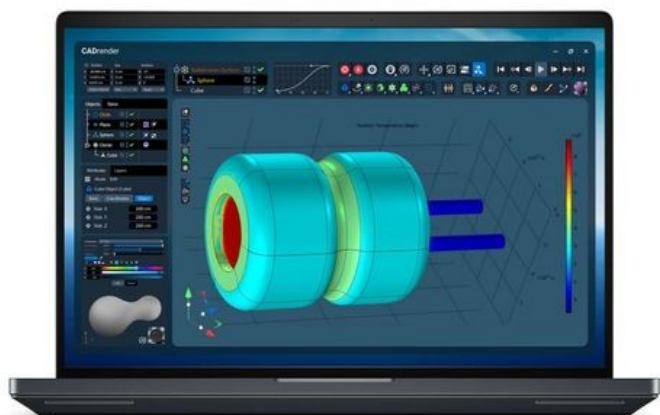

DL MB18250 QHD U9-285HX 64 4 3000PRO WP

Pret: 28082⁵⁵ RON (fara TVA)

Disponibilitate: Comanda speciala

Descriere

Dell Pro Max 18 Plus MB18250, 18 QHD+ LCD 2560x1600 with 500 nits, DCI- P3 100%, Non-Touch, WLAN, RGB camera, Microphone, Palmrest with FIPS Finger Print Reader + Smart Card + NFC + Control Vault 3+, Intel(R) Core(TM) Ultra 9 processor 285HX, 55W vPro, NVIDIA RTX PRO 3000 Blackwell 12GB GDDR7, 64GB: 2x32GB 6400 MTs DDR5 CSoDIMM, non-ECC, 4TB Performance SSD Gen4, SED Ready, Intel Wi-Fi 7 BE200 Wireless Card, Intel BE200 WLAN Driver with Bluetooth, 280W AC adapter, USB Type C, 6 cell, 96Whr, ExpressCharge(TM) Capable, standard battery, English International backlit Copilot key keyboard with numeric keypad, External ports and slots: Network port: 1 x RJ45 ethernet port (2.5 Gbps), USB ports: 2 x Thunderbolt 5 (80 Gbps) ports with Power Delivery and DisplayPort, 1 x Thunderbolt 4 (40 Gbps) port with Power Delivery and DisplayPort, 1 x USB 3.2 Gen 1 (5 Gbps) port with PowerShare, 1 x USB 3.2 Gen 1 (5 Gbps) port, Audio port: 1 x global headset port, Video port(s): 1 x HDMI 2.1 FRL port, Media-card reader: 1 x smart card reader slot, 1 x SD-card slot, Power-adapter port: USB Type-C power input, Security-cable slot: 1 x security-cable slot (noble lock), Internal slots: M.2: 1 x M.2 2230 slot for WiFi and Bluetooth combo card, 4 x M.2 2230/2280 slots for solid state drives, Memory slots: 1 x CAMM module, 1 x module with two CSoDIMM slots, Memory type: DDR5, Maximum memory configuration: For computers shipped with one CAMM module: 128 GB, For computers shipped with one module with two CSoDIMM slots: 64 GB, Memory size per slot For computers shipped with one CAMM module: 128 GB, For computers shipped with one module with two CSoDIMM slots: 16GB, 32GB, Weight: 3.25 kg (7.17 lb), Windows 11 Pro, 3y ProSupport and Next Business Day Onsite Service warranty