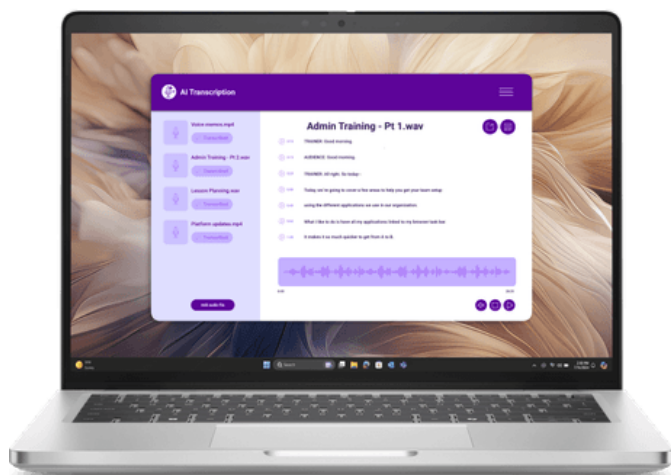

DL PB14250 FHD+ U5-238V 32 512 W11P

Pret: 9417³¹ RON (fara TVA)

Disponibilitate: Comanda speciala

Descriere

Laptop DELL PRO 14 Plus, 14, Non-Touch, FHD+, 300 nit, 45% NTSC, Anti- Glare, FHD+IR Cam, ENERGY STAR Qualified, EPEAT Gold with Climate+, FHD HDR + IR Camera, Facial Recognition, TNR, Camera Shutter, Microphone, Intel(R) Core(TM) Ultra 5 238V vPro(R) (40 TOPS NPU, 8 cores, up to 4.7 GHz), Intel(R) vPro(R) Enterprise Technology Enabled, Integrated Intel Arc graphics, 32 GB: LPDDR5x, 8533 MT/s (onboard), 512 GB SSD, Intel Wi- Fi 7 BE201, 2x2, 802.11be, Bluetooth 5.4 wireless card, Intel(R) BE201 WLAN Driver, 65W AC adapter, USB Type-C, 3-cell, 55 Wh, ExpressCharge Capable, ExpressCharge Boost Capable, English International backlit Copilot key keyboard, External ports: Network port Not applicable, USB ports: 2 x Thunderbolt4 ports with DisplayPort Alt Mode/USB Type- C/USB4/Power Delivery, 1 x USB 3.2 Gen 1 port with PowerShare, 1 x USB 3.2 Gen 1 port, Audio port: 1 x Global headset jack, Video port(s): 1 x HDMI 2.1 TMDS, Media-card reader: 1 x smart card reader slot (optional), Power-adaptor port: Supported through USB-C, Security-cable slot: 1 x wedge-shaped security slot, SIM-card slot: Nano-SIM card slot (optional), Internal slots: M.2: 1 x M.2 2230 or M.2 2280 solid state drive slot, 1 x M.2 3052 for WWAN slot (optional), Clamshell 400 nits non-touch Front height: 19.78 mm (0.78 in.) , Rear height: 19.77 mm (0.78 in.), Maximum height: 19.95 mm (0.79 in), Width: 224 mm (8.82 in.), Depth: 313.50 mm (12.34in.), Weight: 1.40 kg (3.09 lb) , Clamshell 300 nits non-touch and 300 nits touch: Front height: 19.5 mm (0.77 in), Rear height : 19.98 mm (0.79 in), Maximum height: 21.2 mm (0.83 in), Width: 224 mm (8.82 in.), Depth: 313.50 mm (12.34 in.), Weight: 1.53 kg (3.37 lb), 2-in-1 300 nits touch: Front height: 19.92 mm (0.78 in), Rear height: 20.17 mm (0.79 in), Maximum height : 20.25 mm (0.80 in), Width: 224 mm (8.82 in.), Depth: 313.50 mm (12.34 in.), Weight: 1.55 kg (3.43 lb), Windows 11 Pro, Copilot+ PC, 3y ProSupport and Next Business Day Onsite Service