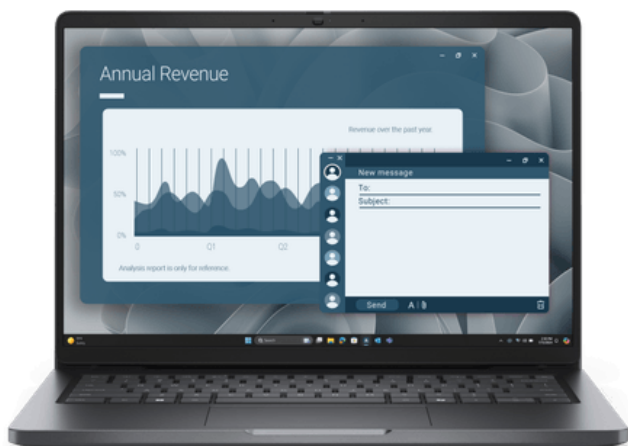

## DL PC14255 FHD R5-220 8 512 AMD W11P

**Pret:** 5868<sup>50</sup> RON (fara TVA)

**Disponibilitate:** Comanda speciala

### Descriere

Laptop Dell Pro 14 (PC14255), 14, Non-Touch, FHD+, 1920x1200, 60Hz, IPS, Anti-Glare, 300 nits, 45% NTSC, FHD+IR Camera, Facial Recognition, TNR, Camera Shutter, Fingerprint Reader, ENERGY STAR Qualified, EPEAT Gold with Climate+, AMD Ryzen(TM) 5 220 Processor (6 cores, 12 threads, 22MB cache, up to 4.9 GHz), AMD Radeon(TM) 740M Graphics, 8GB, 1x8GB, DDR5, 5600MT/s, 512GB SSD, MediaTek Wi-Fi 6E MT7922, 2x2, 802.11ax, MU-MIMO, Bluetooth wireless card, 65W AC adapter, 4.5mm barrel, 3-cell, 55 Wh, ExpressCharge Capable, ExpressCharge Boost Capable, English International backlit Copilot key keyboard, External ports: Network port: 1 x RJ45 ethernet port (1 Gbps), USB ports: 1 x USB 3.2 Gen 1 (5 Gbps) port, 1 x USB 3.2 Gen 1 (5 Gbps) port with PowerShare, 2 x USB (40 Gbps) port with Power Delivery and DisplayPort, Audio port: 1 x global headset port, Video port(s): 1 x HDMI 2.1 Transition-minimized differential signaling (TMDS) port, Media-card reader: Not applicable, Power-adapter port: 1 x 4.5 mm x 2.9 mm DC-in, Security-cable slot: 1 x security-cable slot (wedge-shaped), Internal slots: M.2: 1 x M.2 2230 slot for solid state drive, 1 x M.2 2230 slot for WLAN card, Wi-Fi/ Bluetooth, Memory slots: 2 x SODIMM slots, Memory type: DDR5, Memory speed: 5600 MT/s, Maximum memory configuration: 64 GB, Weight: Minimum - 1.36 kg (2.99 lb), Windows 11 Pro, 3Y ProSupport and Next Business Day Onsite Service, Activate Microsoft 365 – 30 Day Trial.