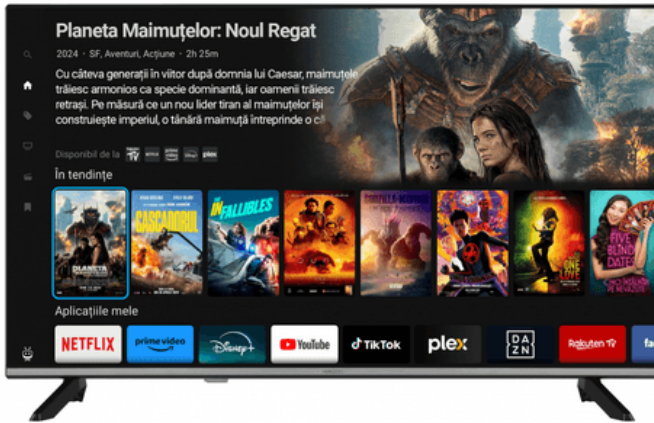

LED TV 32 HORIZON HD-SMART 32HL6360H/D

Pret: 1124⁷⁷ RON (fara TVA)

Disponibilitate: Comanda speciala

Descriere

LED TV HORIZON SMART 32HL6360H/D, 32 D-LED, HD Ready, DVB-S2/T2/C, CME 200Hz, TiVo, Contrast 3000:1, 300 cd/m2, 1x CI+, 2x HDMI (v1.4), 1x USB (v2.0), 1x AV IN(Mini), 1x Coaxial, 1x AUX, 1x LAN(RJ45), USB Player (AVI, MKV, H.265/HEVC, JPEG), Dolby Audio, HDR10, DTS HD, Hotel TV Mode (Passive), VESA 75 x 75 mm, M4, Double Neck-Foot Stand, Ultra Narrow Design (5mm), Black