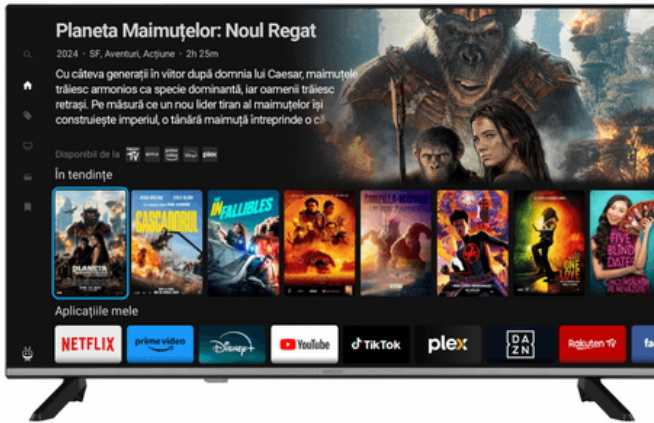

LED TV 43 HORIZON FHD-SMART 43HL6360F/D

Pret: 1629³¹ RON (fara TVA)

Disponibilitate: Comanda speciala

Descriere

LED TV HORIZON SMART 43HL6360F/D, 43 D-LED, Full HD, DVB-S2/T2/C, CME 200Hz, TiVo, Contrast 3000:1, 300 cd/m2, 1x CI+, 2x HDMI (v1.4), 1x USB (v2.0), 1x AV IN(Mini), 1x Coaxial, 1x AUX, 1x LAN(RJ45), USB Player (AVI, MKV, H.265/HEVC, JPEG), Dolby Audio, HDR10, DTS HD, Hotel TV Mode (Passive), VESA 100 x 100 mm, M4, Double Neck-Foot Stand, Ultra Narrow Design (5mm), Black