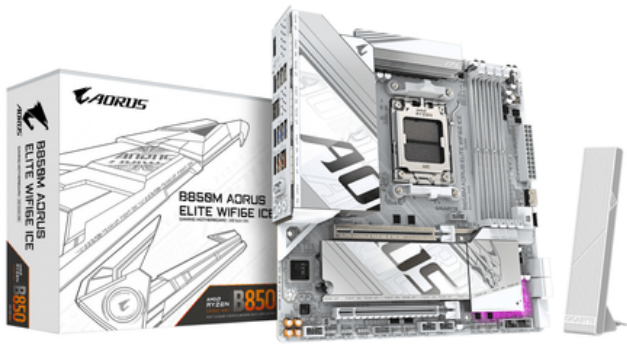

MB Gigabyte B850M AORUS ELITE WIFI6E ICE

Pret: 1175⁰⁵ RON (fara TVA)

Disponibilitate: Comanda speciala

Descriere

Placa de Baza GIGABYTE B850M AORUS ELITE WIFI6E ICE AM5, 4x DDR5, 1x DP 1x HDMI, 2x PCIE x16, 2x M.2, 4x SATA 6GB/s, mATX