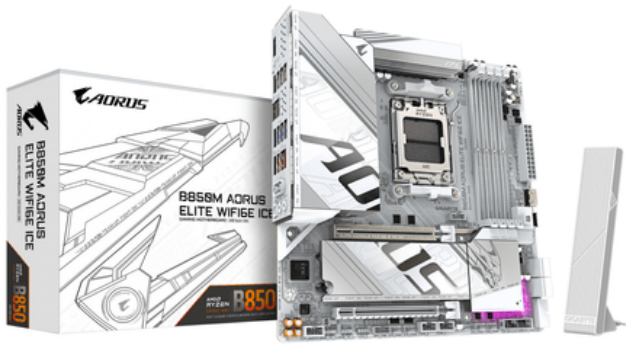

MB Gigabyte B850M AORUS ELITE WIFI6E ICE

Pret: 1162⁴⁰ RON (fara TVA)

Disponibilitate: Comanda speciala

Descriere

Placa de Baza GIGABYTE B850M AORUS ELITE WIFI6E ICE AM5, 4x DDR5, 1x DP 1x HDMI, 2x PCIE x16, 2x M.2, 4x SATA 6GB/s, mATX