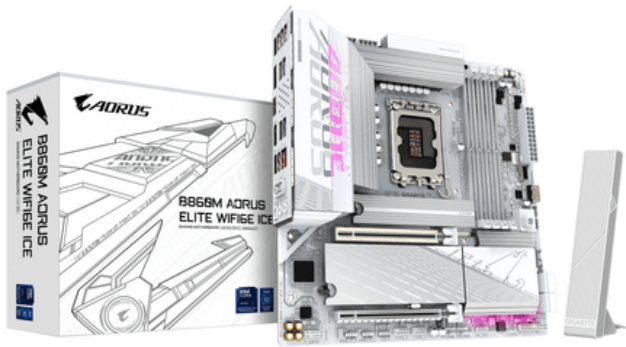

MB Gigabyte B860M AORUS ELITE WIFI6E ICE

Pret: 1130⁰¹ RON (fara TVA)

Disponibilitate: Comanda speciala

Descriere

Placa de Baza GIGABYTE B860M AORUS ELITE WIFI6E ICE LGA1851, 4x DDR5, 1x USB4
1x DP 1x HDMI 1x Front HDMI, 2x PCIE x16, 3x M.2, 4x SATA 6GB/s, mATX