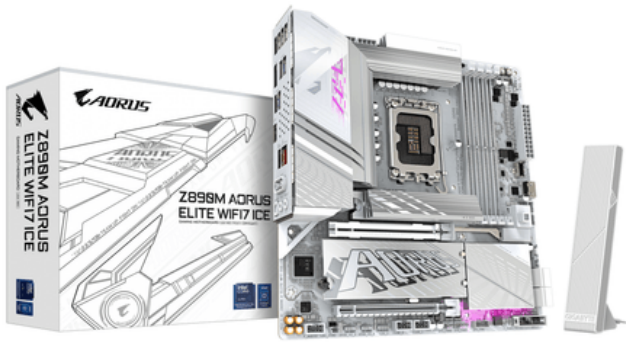

MB GIGABYTE Z890M A ELITE WIFI7 ICE

Pret: 1368⁷⁵ RON (fara TVA)

Disponibilitate: Comanda speciala

Descriere

Placa de Baza GIGABYTE Z890M AORUS ELITE WIFI7 ICE LGA1851, 4x DDR5, 1x USB5 1x DP 1x front HDMI, 1x PCIE 5.0 x16 1x PCIE 4.0 x16, 3x M.2, 4x SATA 6GB/s, mATX