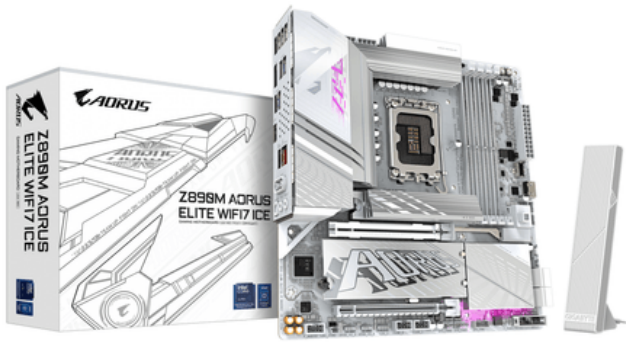

MB GIGABYTE Z890M A ELITE WIFI7 ICE

Pret: 1334¹¹ RON (fara TVA)

Disponibilitate: Comanda speciala

Descriere

Placa de Baza GIGABYTE Z890M AORUS ELITE WIFI7 ICE LGA1851, 4x DDR5, 1x USB5 1x DP 1x front HDMI, 1x PCIE 5.0 x16 1x PCIE 4.0 x16, 3x M.2, 4x SATA 6GB/s, mATX