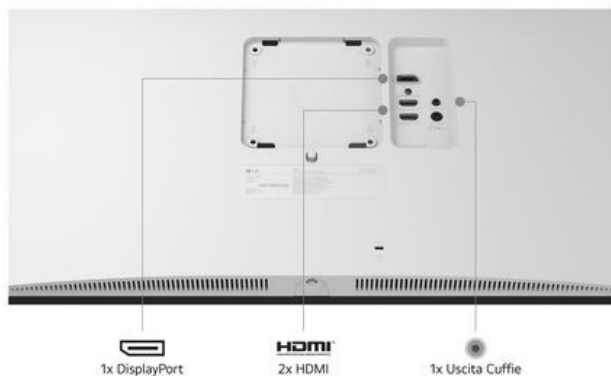

MONITOR 27" LG 27US550-W.AEU

Pret: 1557⁸² RON (fara TVA)

Disponibilitate: Comanda speciala

Descriere

Monitor LG 27 27US550-W.AEU, Diagonal (inch): 27, Diagonal (cm): 68.4, Aspect ratio: 16:9, Panel: IPS, Resolution: 3840x2160, Refresh Rate: 60Hz, Response time GtG: 5ms, Brightness (max): 300 cd/m², Contrast (static) : 1000:1, Viewing angle: 178/178, Color Gamut Type: DCI-P3, Color Gamut Coverage: 90%, Colours: 1.07B, VESA Wallmount: 100x100, Tilt: Yes, HAS: Yes, Pivot: Yes, Swivel: Yes, D-SUB: 0, HDMI: x2, DisplayPort: x1, AUX: x1 3.5mm Audio OUT