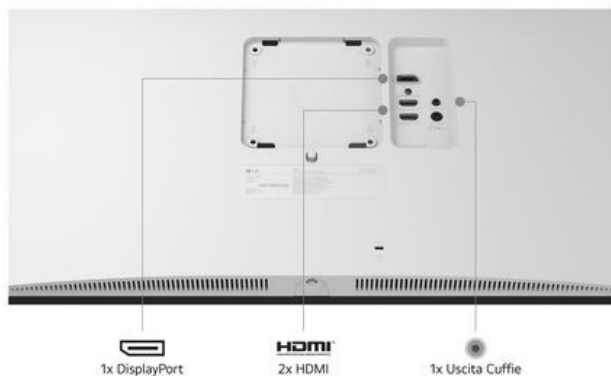

MONITOR 27" LG 27US550-W.AEU

Pret: 1214⁷⁴ RON (fara TVA)

Disponibilitate: Comanda speciala

Descriere

Monitor LG 27 27US550-W.AEU, Diagonal (inch): 27, Diagonal (cm): 68.4, Aspect ratio: 16:9, Panel: IPS, Resolution: 3840x2160, Refresh Rate: 60Hz, Response time GtG: 5ms, Brightness (max): 300 cd/m², Contrast (static) : 1000:1, Viewing angle: 178/178, Color Gamut Type: DCI-P3, Color Gamut Coverage: 90%, Colours: 1.07B, VESA Wallmount: 100x100, Tilt: Yes, HAS: Yes, Pivot: Yes, Swivel: Yes, D-SUB: 0, HDMI: x2, DisplayPort: x1, AUX: x1 3.5mm Audio OUT