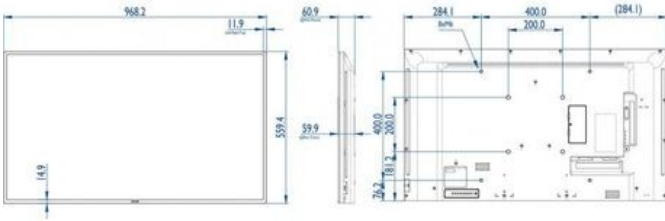

Monitor 54.6" PHILIPS BDL5530QL, D-LED, PUBLIC DISPLAY, FHD 1920x1080, 60 Hz, 16:9, 6.5ms, 350 cd/mp, 1200:1, 50.000 ore, 178/178, Clinical D- image,

Pret: 4421¹¹ RON (fara TVA)

Disponibilitate: Comanda speciala

Descriere

Monitor 54.6" PHILIPS BDL5530QL, D-LED, PUBLIC DISPLAY, FHD 1920x1080, 60 Hz, 16:9, 6.5ms, 350 cd/mp, 1200:1, 50.000 ore, 178/178, Clinical D- image, VGA, DVI-D, HDMI, USB, RCA, RS232, RJ45, boxe 2x 10W, telecomanda cu baterii incluse, VESA 400x400 mm, 400x200 mm, M6, negru