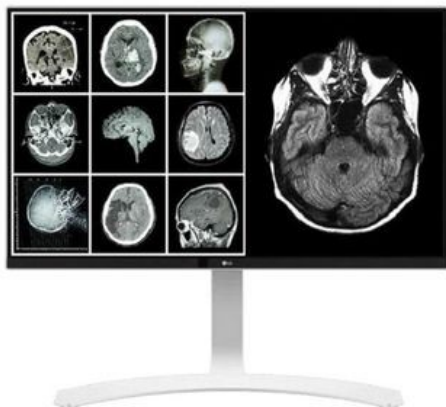

## Monitor LG 27" 27HJ712C-W.AEU

**Pret:** 7577<sup>60</sup> RON (fara TVA)

**Disponibilitate:** Comanda speciala

### Descriere

Monitor LG 27 27HJ712C-W.AEU, Diagonal (inch): 27, Diagonal (cm): 68.29 cm, Aspect ratio: 16:9, Panel: IPS, Resolution: 5120 x 2880, Refresh Rate: 60Hz, Response time GtG: 14ms, Contrast (dynamic): 1100:1, Viewing angle: 178°(R/L), 178°(U/D), Color Gamut Type: DCI-P3, Color Gamut Coverage: 99%, Colours: 1.07B, Speakers: 5W x 2, VESA Wallmount: 100 x 100 mm, Webcam: YES, Tilt: -5~25°, HAS: 110mm, HDMI: 0, USB Hub: Upstream:via Thunderbolt Downstream: USB-C/3ea/ver3.1 Gen 1