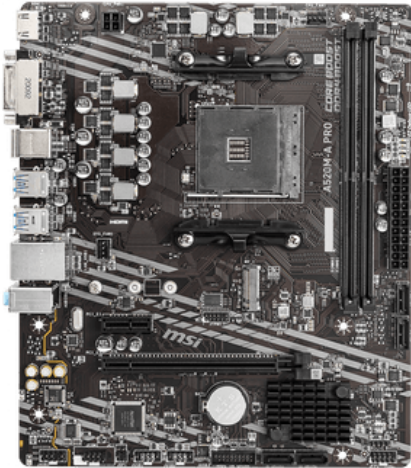

Placa de baza MSI Socket AM4 A520M-A PRO 911-7C96-001

Pret: 280⁷³ RON (fara TVA)

Disponibilitate: Comanda speciala

Descriere

Placa de baza MSI Socket AM4 A520M-A PRO 911-7C96-001 / 4719072749927
SPECIFICATIONS Model Name A520M-A PRO CPU Support Support 3rd Gen AMD Ryzen™ Desktop Processors and AMD Ryzen™ 4000 G-Series Desktop Processors CPU Socket AMD Socket AM4 Chipset AMD A520 Chipset Graphics Interface 1x PCI-E 3.0 x16 slot Display Interface HDMI, DVI-D – Requires Processor Graphics Memory Support 2 DIMMs, Dual Channel DDR4-4600MHz (OC) Expansion Slots 1x PCI-E 3.0 x1 slot Storage 1x M.2 Gen3 x4 slot, 4x SATA 6Gb/s ports USB ports 6x USB 3.2 Gen 1 5Gbps (Type-A) + 6x USB 2.0 LAN Realtek® RTL8111H Gigabit LAN Audio 8-Channel (7.1) HD Audio with Audio Boost