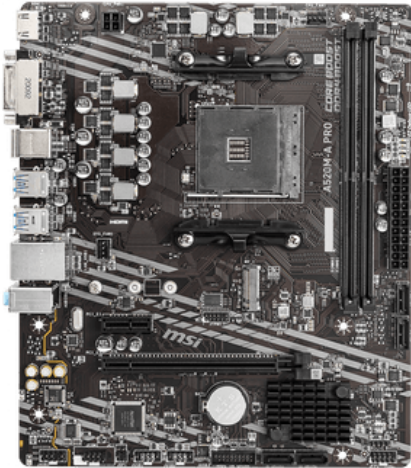

Placa de baza MSI Socket AM4 A520M-A PRO 911-7C96-001

Pret: 290⁹⁴ RON (fara TVA)

Disponibilitate: Comanda speciala

Descriere

Placa de baza MSI Socket AM4 A520M-A PRO 911-7C96-001 / 4719072749927
SPECIFICATIONS Model Name A520M-A PRO CPU Support Support 3rd Gen AMD Ryzen™ Desktop Processors and AMD Ryzen™ 4000 G-Series Desktop Processors CPU Socket AMD Socket AM4 Chipset AMD A520 Chipset Graphics Interface 1x PCI-E 3.0 x16 slot Display Interface HDMI, DVI-D – Requires Processor Graphics Memory Support 2 DIMMs, Dual Channel DDR4-4600MHz (OC) Expansion Slots 1x PCI-E 3.0 x1 slot Storage 1x M.2 Gen3 x4 slot, 4x SATA 6Gb/s ports USB ports 6x USB 3.2 Gen 1 5Gbps (Type-A) + 6x USB 2.0 LAN Realtek® RTL8111H Gigabit LAN Audio 8-Channel (7.1) HD Audio with Audio Boost