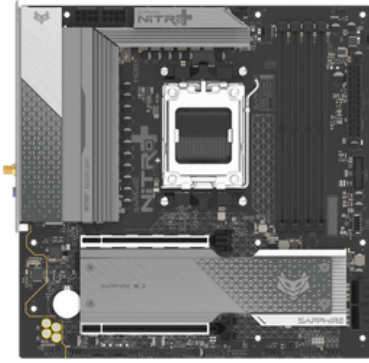

Sapphire NITRO+ B850M WIFI

Pret: 920⁹⁵ RON (fara TVA)

Disponibilitate: Comanda speciala

Descriere

Sapphire NITRO+ B850M WIFI. Processor manufacturer: AMD, Processor socket: Socket AM5, Compatible processor series: AMD Ryzen 7000 Series, AMD Ryzen 8000 Series, AMD Ryzen 9000 Series. Supported memory types: DDR5-SDRAM, Maximum internal memory: 192 GB, Memory slots type: DIMM. Supported storage drive interfaces: PCI Express 4.0, PCI Express 5.0, SATA III, Supported storage drive types: HDD & SSD. USB connector type: USB Type-A, USB Type-C. Ethernet interface type: 2.5 Gigabit Ethernet, LAN controller: Dragon RTL8125BG, Top Wi-Fi standard: Wi-Fi 6 (802.11ax)