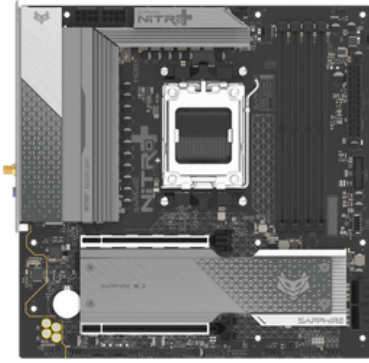

Sapphire NITRO+ B850M WIFI

Pret: 918³¹ RON (fara TVA)

Disponibilitate: Comanda speciala

Descriere

Sapphire NITRO+ B850M WIFI. Processor manufacturer: AMD, Processor socket: Socket AM5, Compatible processor series: AMD Ryzen 7000 Series, AMD Ryzen 8000 Series, AMD Ryzen 9000 Series. Supported memory types: DDR5-SDRAM, Maximum internal memory: 192 GB, Memory slots type: DIMM. Supported storage drive interfaces: PCI Express 4.0, PCI Express 5.0, SATA III, Supported storage drive types: HDD & SSD. USB connector type: USB Type-A, USB Type-C. Ethernet interface type: 2.5 Gigabit Ethernet, LAN controller: Dragon RTL8125BG, Top Wi-Fi standard: Wi-Fi 6 (802.11ax)