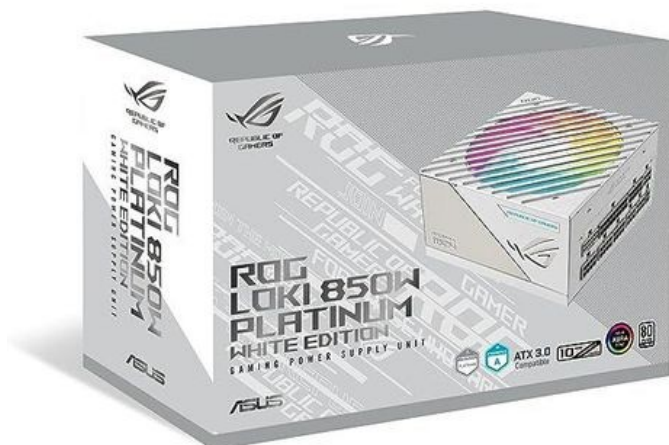

## SURSA ASUS ROG LOKI 850W 80+Platinum

**Pret:** 1225<sup>56</sup> RON (fara TVA)

**Disponibilitate:** Comanda speciala

### Descriere

Sursa ASUS ROG LOKI 850W 80+Platinum Intel Form Factor SFX-L ATX 3.0 Yes Dimensions 125 x 125 x 63.5 mm Efficiency 80Plus Platinum Protection Features OPP/OVP/UVP/SCP/OCP/OTP Hazardous Materials ROHS AC Input Range 100-240Vac DC Output Voltage +3.3V +5V +12V -12V +5Vsb Maximum Load 20A 20A 70.8A 0.8A 2.5A Combined Load 110W 110W 850W 9.6W 12.5W Total Output 850W Connectors MB 24/20-pin x 1 CPU 4+4-pin x 2 PCI-E 16-pin x 1 PCI-E 8-pin x 3 SATA x 6 PERIPHERAL x 4 Package Contents Power Cord x 1 Motherboard Power Cable x 1 (450mm) CPU Cable x 2 (550mm) PCI-E Gen 5 16-pin Cable x 1 (450mm) PCI-E 1-to-1 Cable x 1 (450mm) PCI-E 1-to-2 Cable x 1 (450mm) SATA 1-to-3 Cable x 2 (300+200+100mm) Peripheral 1-to-4 Cable x 1 (300+100+100+100mm) Addressable RGB Cable x 1 (800mm) User Manual x 1 ATX to SFX adapter bracket x 1 Weight 1.815kg (single PSU) AURA SYNC ARGB 0dB Fan Button No Cybenetics Noise Level Certification A