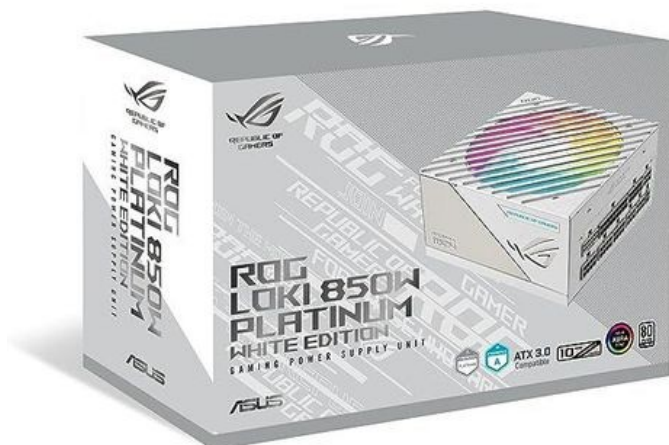

## SURSA ASUS ROG LOKI 850W 80+Platinum

**Pret:** 1253<sup>28</sup> RON (fara TVA)

**Disponibilitate:** Comanda speciala

### Descriere

Sursa ASUS ROG LOKI 850W 80+Platinum Intel Form Factor SFX-L ATX 3.0 Yes Dimensions 125 x 125 x 63.5 mm Efficiency 80Plus Platinum Protection Features OPP/OVP/UVP/SCP/OCP/OTP Hazardous Materials ROHS AC Input Range 100-240Vac DC Output Voltage +3.3V +5V +12V -12V +5Vsb Maximum Load 20A 20A 70.8A 0.8A 2.5A Combined Load 110W 110W 850W 9.6W 12.5W Total Output 850W Connectors MB 24/20-pin x 1 CPU 4+4-pin x 2 PCI-E 16-pin x 1 PCI-E 8-pin x 3 SATA x 6 PERIPHERAL x 4 Package Contents Power Cord x 1 Motherboard Power Cable x 1 (450mm) CPU Cable x 2 (550mm) PCI-E Gen 5 16-pin Cable x 1 (450mm) PCI-E 1-to-1 Cable x 1 (450mm) PCI-E 1-to-2 Cable x 1 (450mm) SATA 1-to-3 Cable x 2 (300+200+100mm) Peripheral 1-to-4 Cable x 1 (300+100+100+100mm) Addressable RGB Cable x 1 (800mm) User Manual x 1 ATX to SFX adapter bracket x 1 Weight 1.815kg (single PSU) AURA SYNC ARGB 0dB Fan Button No Cybenetics Noise Level Certification A