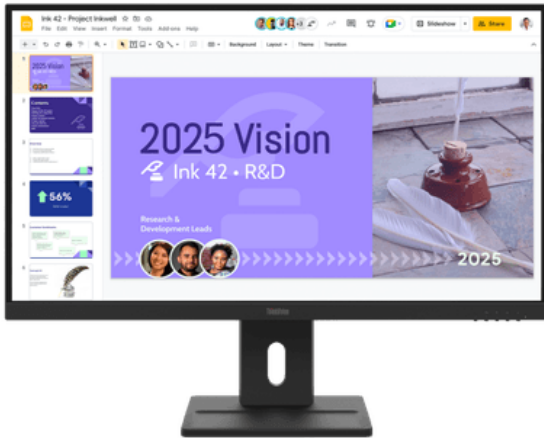

# ThinkVision E27Q-40 27 inch Monitor

**Pret:** 1103<sup>44</sup> RON (fara TVA)

**Disponibilitate:** Comanda speciala

## Descriere

Monitor LenovoThinkVision E27Q-40; 27IPS, QHD (2560x1440), 16:9, Brightness: 350 cd/m<sup>2</sup>, Contrast ratio: 1500:1, Response time: 4ms GtG (Extreme mode) / 6ms GtG (Typical mode), Dot / Pixel Per Inch: 109 dpi, Color Gamut: 99% sRGB, View angle: 178° / 178°, Stand: Tilt, Swivel, Pivot, Height Adjust Stand, Side Bezel Width: 1.8 mm, Dimensions with Stand: Lowest Position | 613.1 x 220 x 383.5 mm (24.14 x 8.66 x 15.1 inches); Highest Position | 613.1 x 220 x 538.5 mm (24.14 x 8.66 x 21.2 inches); Head Only | 613.1 x 40.4 x 366.4 mm (24.14 x 1.59 x 14.43 inches), Power Consumption (Typical / Maximum): 19.7W / 42W, Power Adapter: Integrated, Weight (Including Stand): Monitor With Stand | 6.2 kg; Monitor Head Only | 4.0 kg, 100Hz, Camera None, dynamic2Wx2, None, Color: Raven Black, Base Warranty: 3-year