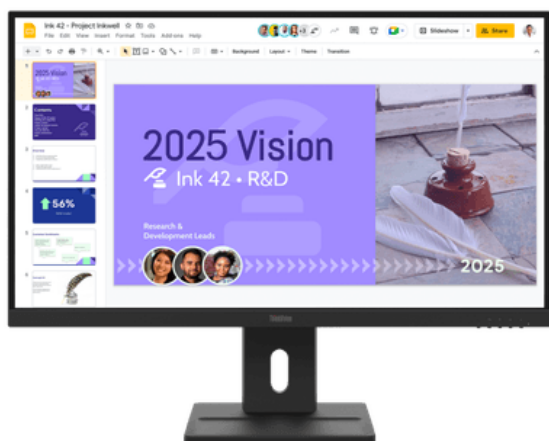

ThinkVision E27Q-40 27 inch Monitor

Pret: 1185⁷⁵ RON (fara TVA)

Disponibilitate: Comanda speciala

Descriere

Monitor LenovoThinkVision E27Q-40; 27IPS, QHD (2560x1440), 16:9, Brightness: 350 cd/m², Contrast ratio: 1500:1, Response time: 4ms GtG (Extreme mode) / 6ms GtG (Typical mode), Dot / Pixel Per Inch: 109 dpi, Color Gamut: 99% sRGB, View angle: 178° / 178°, Stand: Tilt, Swivel, Pivot, Height Adjust Stand, Side Bezel Width: 1.8 mm, Dimensions with Stand: Lowest Position | 613.1 x 220 x 383.5 mm (24.14 x 8.66 x 15.1 inches); Highest Position | 613.1 x 220 x 538.5 mm (24.14 x 8.66 x 21.2 inches); Head Only | 613.1 x 40.4 x 366.4 mm (24.14 x 1.59 x 14.43 inches), Power Consumption (Typical / Maximum): 19.7W / 42W, Power Adapter: Integrated, Weight (Including Stand): Monitor With Stand | 6.2 kg; Monitor Head Only | 4.0 kg, 100Hz, Camera None, dynamic2Wx2, None, Color: Raven Black, Base Warranty: 3-year